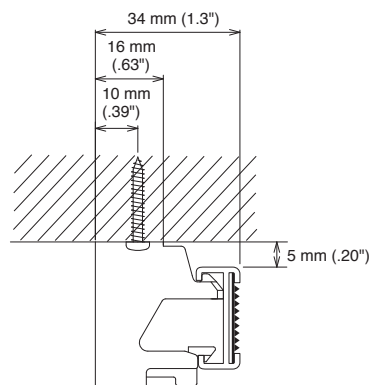

Structure Drawing

Product View and Parts Name

Parts

- ① Head Rail
- ② End Cap
- ③ Bracket
- ④ Cord Stopper
- ⑤ Lift Cord
- ⑥ Cord Stop N
- ⑦ Cord
- ⑧ Safety Joint
- ⑨ Cord Adjuster N
- ⑩ Cord Guide
- ⑪ Weight Bar
- ⑫ Weight Bar Cap

Bracket

Number of Components

Product Width	Number of Brackets	Product Width	Number of Cord Guides
300 mm (12")–600 mm (24")	2	300 mm (12")–500 mm (20")	2
610 mm (24")–1200 mm (47")	3	510 mm (20")–900 mm (35")	3
1210 mm (48")–1800 mm (71")	4	910 mm (36")–1400 mm (55")	4
1810 mm (71")–2400 mm (94")	5	1410 mm (56")–1900 mm (75")	5
		1910 mm (75")–2400 mm (94")	6

Maximum Shade Weight

3 kg (6.6 lb)  
Including sewing materials.

Allowable Size

Product width (W)	300 mm (12") to 2,400 mm (94")
Product height (H)	480 mm (19") to 3,000 mm (118")

Installation Dimensions

Wall attachment

Ceiling attachment

Freel Parts

Product Name	Product Code	Product Name	Product Code	Product Name	Product Code		
<b>Head Rail</b> 	3000 mm	<b>Bracket</b> 	03780007	<b>RS Cord Stop N</b> 	White	01320283	
	4000 mm						03780001
<b>Slide-in Velcro (50 m)</b> 	01320263	<b>Head Cap</b> 	03780003	<b>RS Cord Stop Washer</b> 	01320291		
<b>Cord Stopper</b> 	03780002	<b>RS Weight Bar 25</b> 	3000 mm	01320267	<b>Crealy Cord Safety Joint (Large)</b> 	01320266	
		4000 mm	01710022				
<b>Cord Guide</b> 	03780005	<b>RS Weight Bar Cap 25</b> 		01710023	<b>Lift Cord ø 1.2 mm TO-0712 (300 m)</b> 	White	01320275
					<b>RS Cord ø 2.8 mm (200 m)</b> 	White	01320231