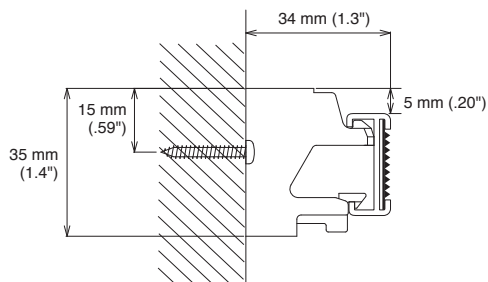

Bracket

Number of Components

Product Width	Number of Brackets	Product Width	Number of Cord Guides
300 mm (12")–600 mm (24")	2	300 mm (12")–500 mm (20")	2
610 mm (24")–1200 mm (47")	3	510 mm (20")–900 mm (35")	3
1210 mm (48")–1800 mm (71")	4	910 mm (36")–1400 mm (55")	4
1810 mm (71")–2400 mm (94")	5	1410 mm (56")–1900 mm (75")	5
		1910 mm (75")–2400 mm (94")	6

Maximum Shade Weight

3 kg (6.6 lb)  
Including sewing materials.

Allowable Size

Product width (W)	300 mm (12") to 2,400 mm (94")
Product height (H)	480 mm (19") to 3,000 mm (118")

Installation Dimensions

Wall attachment

Ceiling attachment

Freel Parts

Product Name	Product Code	Product Name	Product Code	Product Name	Product Code		
<b>Head Rail</b> 	3000 mm	<b>Bracket</b> 	03780007	<b>RS Cord Stop N</b> 	White	01320283	
	4000 mm						03780001
<b>Slide-in Velcro (50 m)</b> 	01320263	<b>Head Cap</b> 	03780003	<b>RS Cord Stop Washer</b> 	01320291		
<b>Cord Stopper</b> 	03780002	<b>RS Weight Bar 25</b> 	3000 mm	01320267	<b>Crealy Cord Safety Joint (Large)</b> 	01320266	
		4000 mm	01710022				
<b>Cord Guide</b> 	03780005	<b>RS Weight Bar Cap 25</b> 		01710023	<b>Lift Cord ø 1.2 mm TO-0712 (300 m)</b> 	White	01320275
					<b>RS Cord ø 2.8 mm (200 m)</b> 	White	01320231

\*1 Using for one swag.

Sewing & Option Materials

Product Name	Example of use amount	Product Code
<b>RS S-Shaped Ring for Cord N</b> 	Installation on RS Tape with Loop	01320273
<b>RS Cord Adjuster N</b> 	Number of swag +1	01320272
<b>RS Velcro Tape Female (25 m)</b> 	Same length of the shade width	01320108