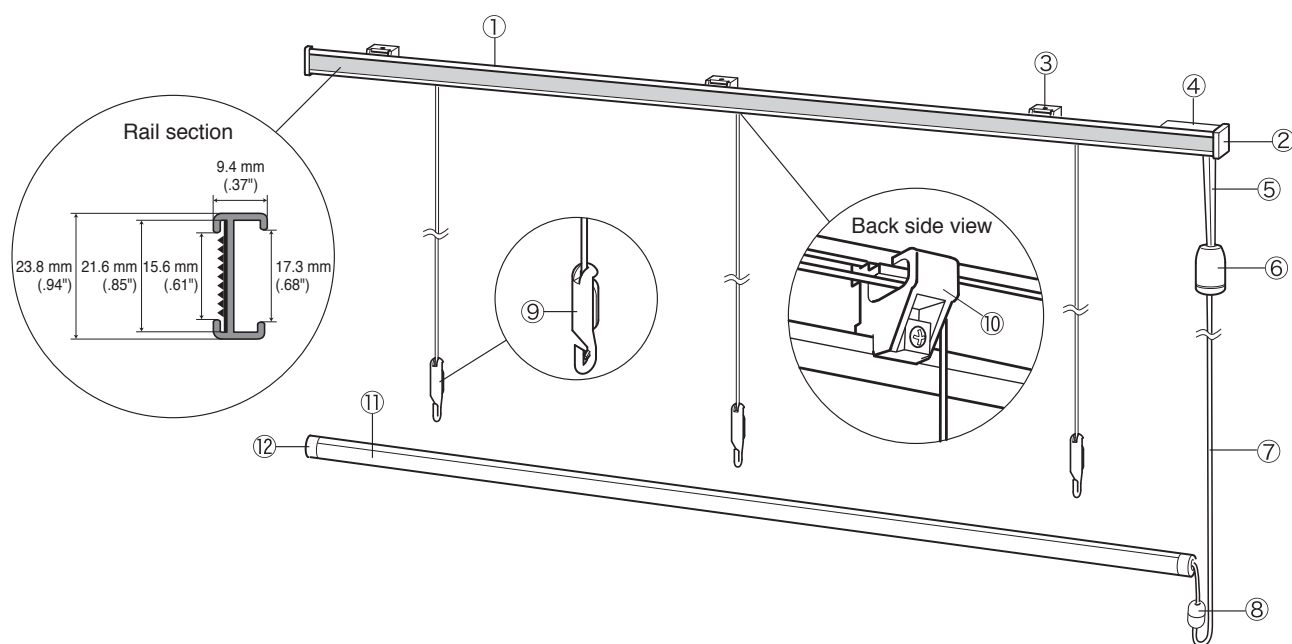

Structure Drawing

Product View and Parts Name

Parts

- ① Head Rail
- ② End Cap
- ③ Bracket
- ④ Cord Stopper
- ⑤ Lift Cord
- ⑥ Cord Stop N
- ⑦ Cord
- ⑧ Safety Joint
- ⑨ Cord Adjuster N
- ⑩ Cord Guide
- ⑪ Weight Bar
- ⑫ Weight Bar Cap

Bracket

Number of Components

Product Width	Number of Brackets	Product Width	Number of Cord Guides
300 mm (12")–600 mm (24")	2	300 mm (12")–500 mm (20")	2
610 mm (24")–1200 mm (47")	3	510 mm (20")–900 mm (35")	3
1210 mm (48")–1800 mm (71")	4	910 mm (36")–1400 mm (55")	4
1810 mm (71")–2400 mm (94")	5	1410 mm (56")–1900 mm (75")	5
		1910 mm (75")–2400 mm (94")	6

Maximum Shade Weight

3 kg (6.6 lb)  
Including sewing materials.

Allowable Size

Product width (W)	300 mm (12") to 2,400 mm (94")
Product height (H)	480 mm (19") to 3,000 mm (118")

Installation Dimensions

Wall attachment

Ceiling attachment

Freel Parts

Product Name	Product Code	Product Name	Product Code	Product Name	Product Code		
<b>Head Rail</b> 	3000 mm	<b>Bracket</b> 	03780007	<b>RS Cord Stop N</b> 	White	01320283	
	4000 mm						03780001
<b>Slide-in Velcro (50 m)</b> 	01320263	<b>Head Cap</b> 	03780003	<b>RS Cord Stop Washer</b> 	01320291		
<b>Cord Stopper</b> 	03780002	<b>RS Weight Bar 25</b> 	3000 mm	01320267	<b>Crealy Cord Safety Joint (Large)</b> 	01320266	
		4000 mm	01710022				
<b>Cord Guide</b> 	03780005	<b>RS Weight Bar Cap 25</b> 		01710023	<b>Lift Cord ø 1.2 mm TO-0712 (300 m)</b> 	White	01320275
					<b>RS Cord ø 2.8 mm (200 m)</b> 	White	01320231