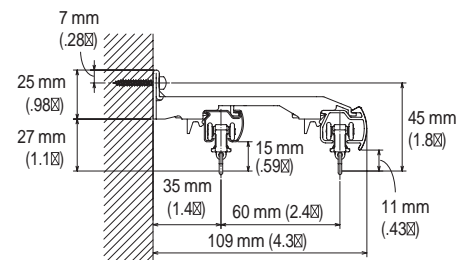

Positionnement des supports et poids maximum supporté

Installation et dimensions des supports

Fixation Plafond

Support plafond double
Largeur support = 19 mm

Wall Attachment

Support mural extra simple
Largeur support = 18 mm

Support Double
Largeur support = 18 mm

Embouts

Legato Primo

Legato Primo

Dimension	Code		
	Gris Satiné	Champagne	Blanc
6.00 m (220")	LP2224SILVER	LP2224CHAMP	LP22249010

Nexty

Dimension	Code		
	Gris Satiné	Champagne	Blanc
6.00 m (220")	NT1620SILVER	NT1620CHAMP	NT16209010