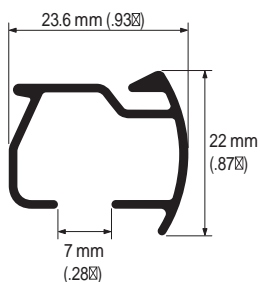

Positionnement des supports et poids maximum supporté

Installation et dimensions des supports

Fixation Plafond

Support plafond double
Largeur support = 19 mm

Wall Attachment

Support mural extra simple
Largeur support = 18 mm

Support Double
Largeur support = 18 mm

Embouts

Legato Primo

Legato Primo

Dimension	Code		
	Gris Satiné	Champagne	Blanc
6.00 m (220")	LP2224SILVER	LP2224CHAMP	LP22249010

Nexty

Dimension	Code		
	Gris Satiné	Champagne	Blanc
6.00 m (220")	NT1620SILVER	NT1620CHAMP	NT16209010