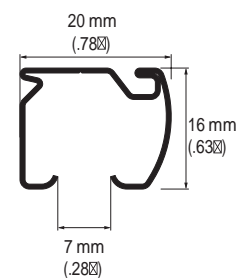

Positionnement des supports et poids maximum supporté

Installation et dimensions des supports

Fixation Plafond

Support plafond double
Largeur support = 19 mm

Wall Attachment

Support mural extra simple
Largeur support = 18 mm

Support Double
Largeur support = 18 mm

Embouts

Legato Primo

Legato Primo

Dimension	Code		
	Gris Satiné	Champagne	Blanc
6.00 m (220")	LP2224SILVER	LP2224CHAMP	LP22249010

Nexty

Dimension	Code		
	Gris Satiné	Champagne	Blanc
6.00 m (220")	NT1620SILVER	NT1620CHAMP	NT16209010