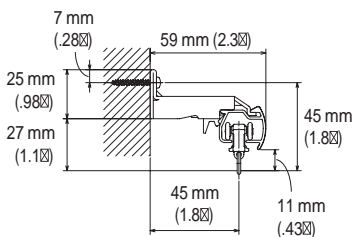

Positionnement des supports et poids maximum supporté

Installation et dimensions des supports

Fixation Plafond

Support plafond double
Largeur support = 19 mm

Wall Attachment

Support mural extra simple
Largeur support = 18 mm

Support Double
Largeur support = 18 mm

Embouts

Legato Primo

Legato Primo

Dimension	Code		
	Gris Satiné	Champagne	Blanc
6.00 m (220")	LP2224SILVER	LP2224CHAMP	LP22249010

Nexty

Dimension	Code		
	Gris Satiné	Champagne	Blanc
6.00 m (220")	NT1620SILVER	NT1620CHAMP	NT16209010