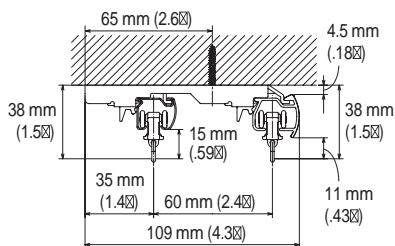

Positionnement des supports et poids maximum supporté

Installation et dimensions des supports

Fixation Plafond

Support plafond double
Largeur support = 19 mm

Wall Attachment

Support mural extra simple
Largeur support = 18 mm

Support Double
Largeur support = 18 mm

Embouts

Legato Primo

Legato Primo

Dimension	Code		
	Gris Satiné	Champagne	Blanc
6.00 m (220")	LP2224SILVER	LP2224CHAMP	LP22249010

Nexty

Dimension	Code		
	Gris Satiné	Champagne	Blanc
6.00 m (220")	NT1620SILVER	NT1620CHAMP	NT16209010