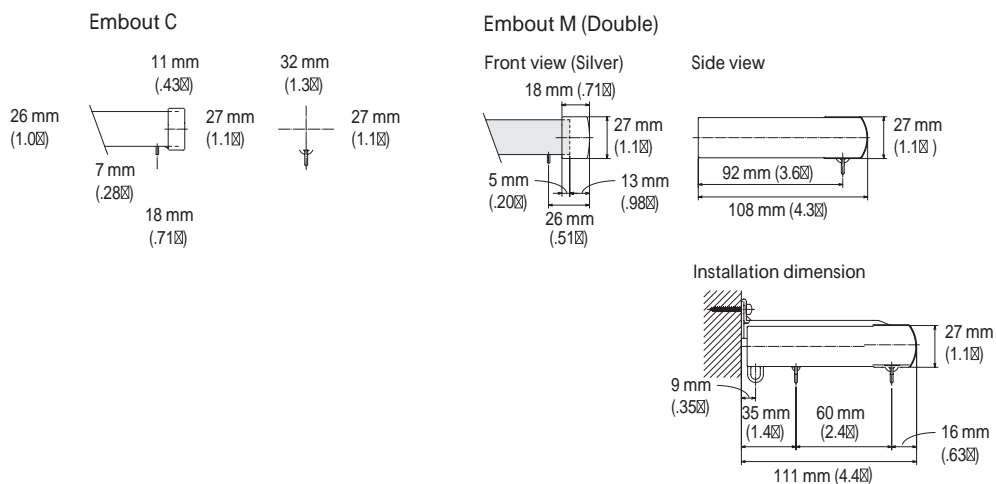

Positionnement des supports et poids maximum supporté

Installation et dimensions des supports

Fixation Plafond

Support plafond double
Largeur support = 19 mm

Wall Attachment

Support mural extra simple
Largeur support = 18 mm

Support Double
Largeur support = 18 mm

Embouts

Legato Primo

Legato Primo

Dimension	Code		
	Gris Satiné	Champagne	Blanc
6.00 m (220")	LP2224SILVER	LP2224CHAMP	LP22249010

Nexty

Dimension	Code		
	Gris Satiné	Champagne	Blanc
6.00 m (220")	NT1620SILVER	NT1620CHAMP	NT16209010