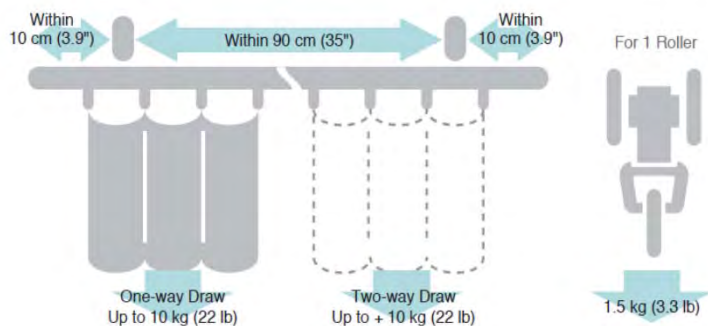

Installations des supports et poids maximum supporté