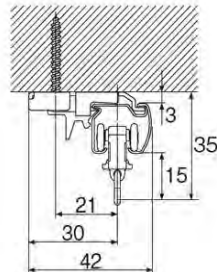

**Support Double**

**Fixation Murale**

**Support Simple**

**Support simple extra**

**Support Double**

**Nexty**

Dimensions	Code		
	Blanc	Gris Satiné	Champagne
6.00 m (220')	NT16209010	NT1620SILVER	NT1620CHAMP