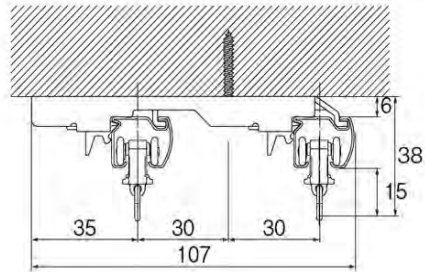

**Support Double**

**Fixation Murale**

**Support Simple**

**Support simple extra**

**Support Double**

**Nexty**

Dimensions	Code		
	Blanc	Gris Satiné	Champagne
6.00 m (220')	NT16209010	NT1620SILVER	NT1620CHAMP