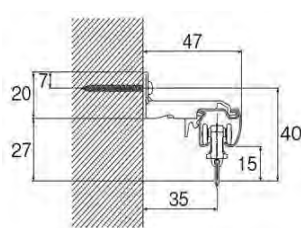

**Support Double**

**Fixation Murale**

**Support Simple**

**Support simple extra**

**Support Double**

**Nexty**

Dimensions	Code		
	Blanc	Gris Satiné	Champagne
6.00 m (220')	NT16209010	NT1620SILVER	NT1620CHAMP