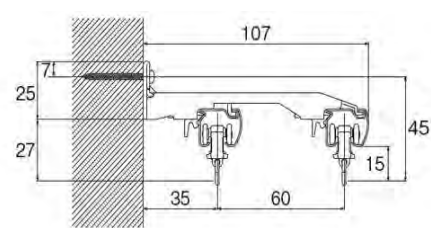

**Support Double**

**Fixation Murale**

**Support Simple**

**Support simple extra**

**Support Double**

**Nexty**

Dimensions	Code		
	Blanc	Gris Satiné	Champagne
6.00 m (220')	NT16209010	NT1620SILVER	NT1620CHAMP