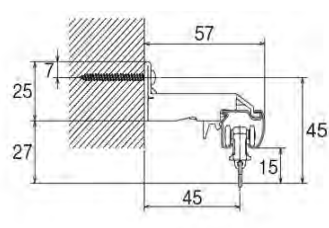

**Support Double**

**Fixation Murale**

**Support Simple**

**Support simple extra**

**Support Double**

**Nexty**

Dimensions	Code		
	Blanc	Gris Satiné	Champagne
6.00 m (220')	NT16209010	NT1620SILVER	NT1620CHAMP