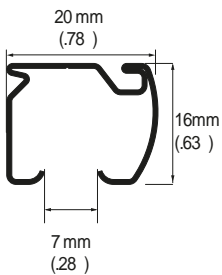

**Support Double**

**Fixation Murale**

**Support Simple**

**Support simple extra**

**Support Double**

**Nexty**

Dimensions	Code		
	Blanc	Gris Satiné	Champagne
6.00 m (220')	NT16209010	NT1620SILVER	NT1620CHAMP